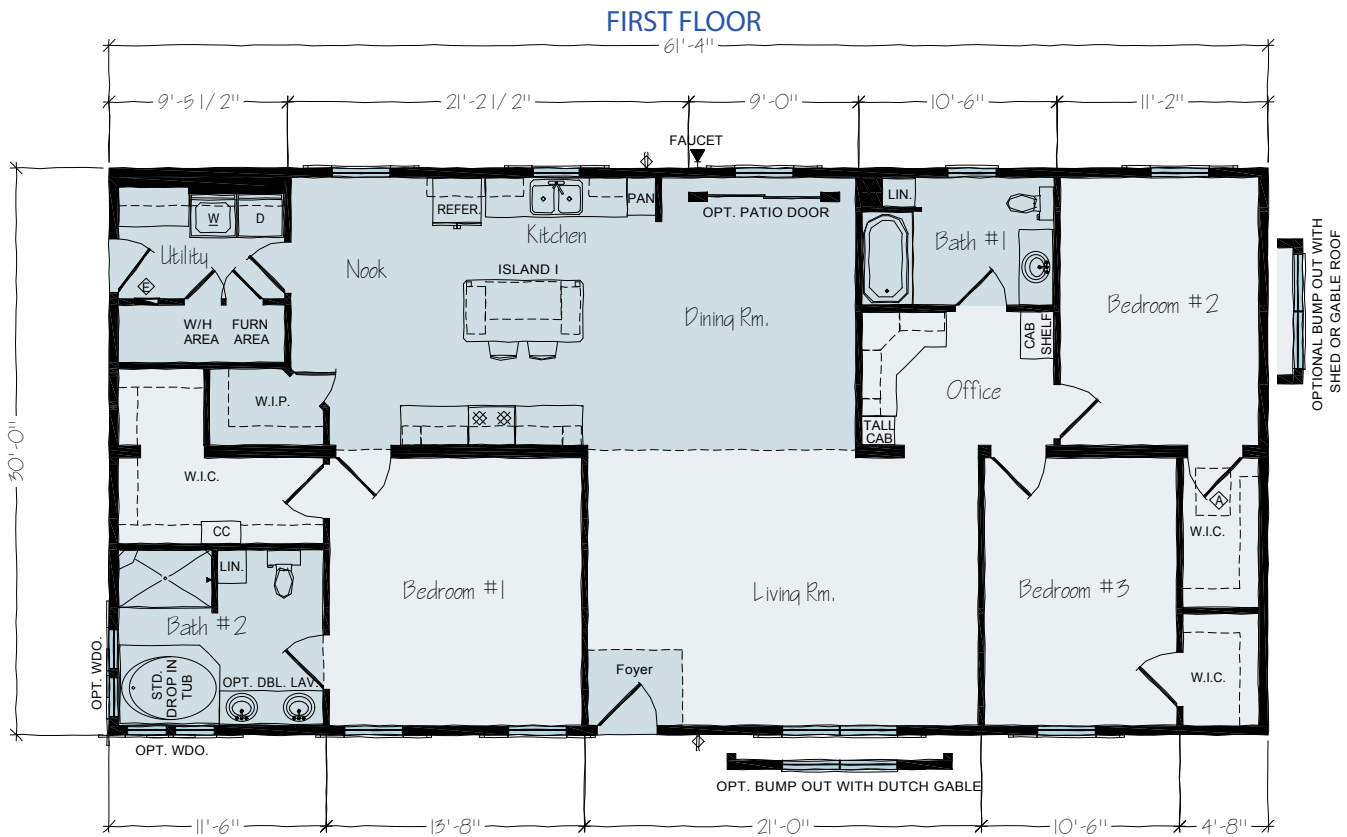

VICTORIA

Square Footage: 1,840
 Bedrooms: 3
 Bathrooms: 2
 Widths: 30ft
 Plan: Ranch

BASEMENT OPTION

OPT. BASEMENT STAIRS