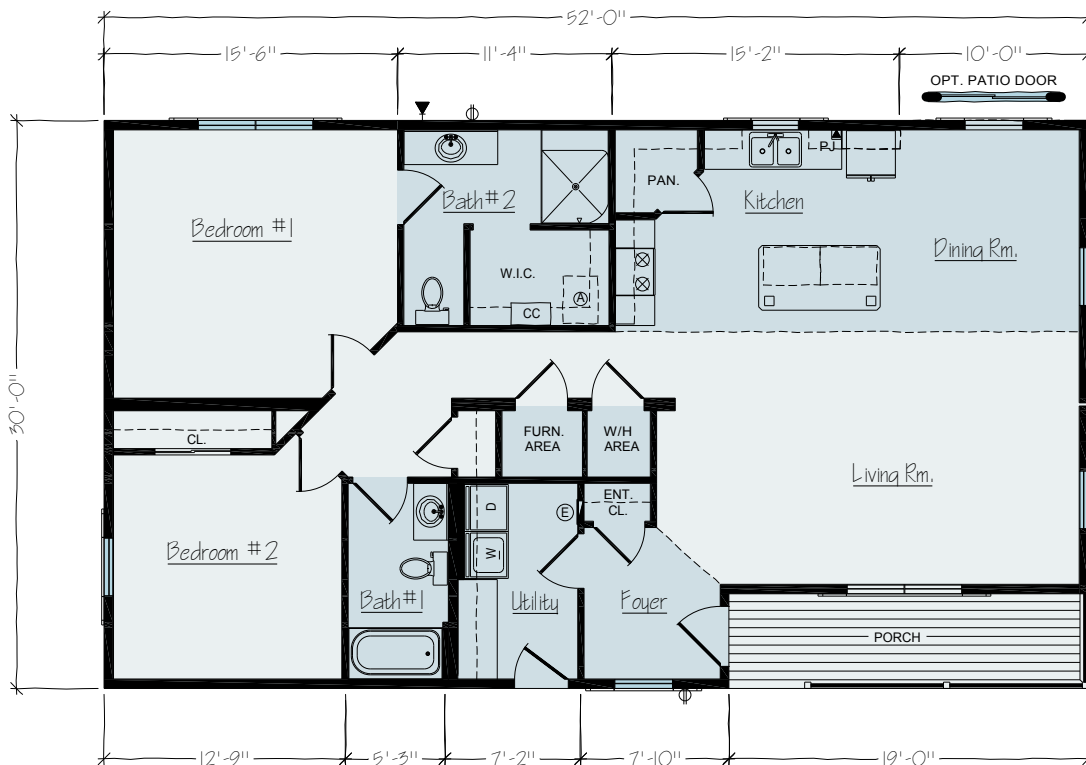

SANDUSKY

Square Footage: 1,560
 Bedrooms: 2
 Bathrooms: 2
 Widths: 30ft
 Plan: Ranch

FIRST FLOOR

OPT. PATIO DOOR

OPTIONS

BASEMENT OPTION