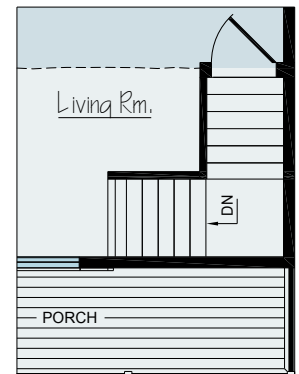

SANDUSKY

Square Footage: 1,560
 Bedrooms: 2
 Bathrooms: 2
 Widths: 30ft
 Plan: Ranch

FIRST FLOOR

OPT. PATIO DOOR

OPTIONS

BASEMENT OPTION