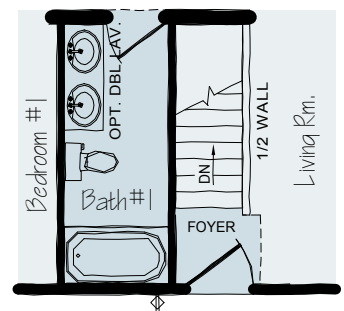

RUDY

Square Footage: 936
 Bedrooms: 2
 Bathrooms: 1
 Widths: 26ft, 28ft, 30ft
 Plan Type: Ranch

FIRST FLOOR

OPTIONS

OPT. BASEMENT
 STAIRWELL LAYOUT