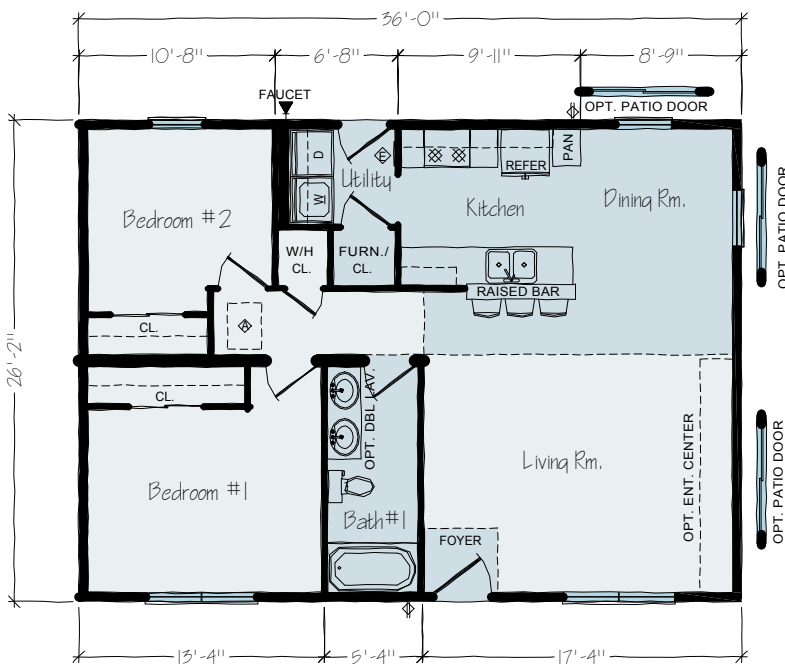

RUDY

Square Footage: 936
 Bedrooms: 2
 Bathrooms: 1
 Widths: 26ft, 28ft, 30ft
 Plan Type: Ranch

FIRST FLOOR

OPTIONS

OPT. BASEMENT
 STAIRWELL LAYOUT