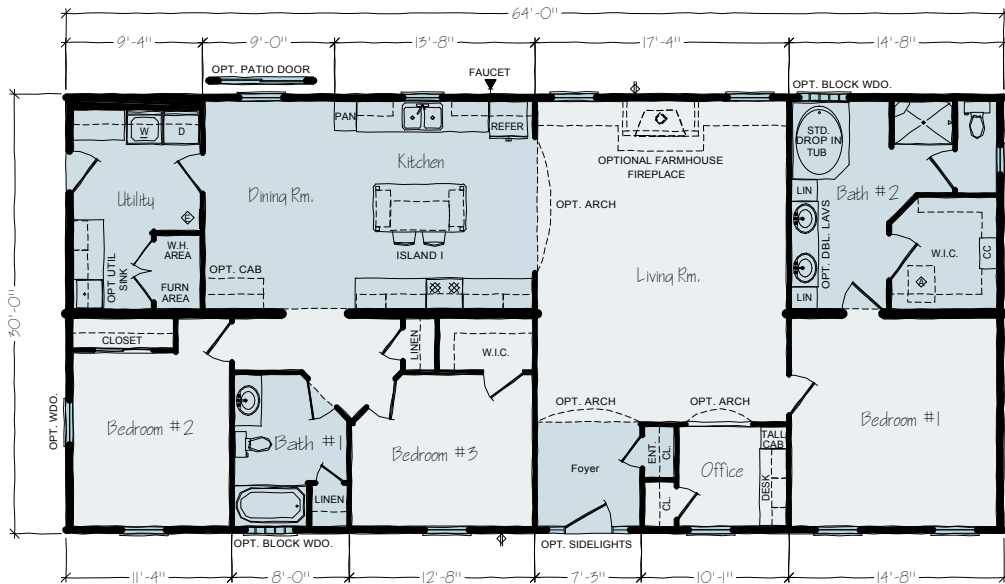

# ROOSEVELT

Square Footage: 1,920  
 Bedrooms: 3  
 Bathrooms: 2  
 Widths: 30ft  
 Plan: Ranch

## FIRST FLOOR