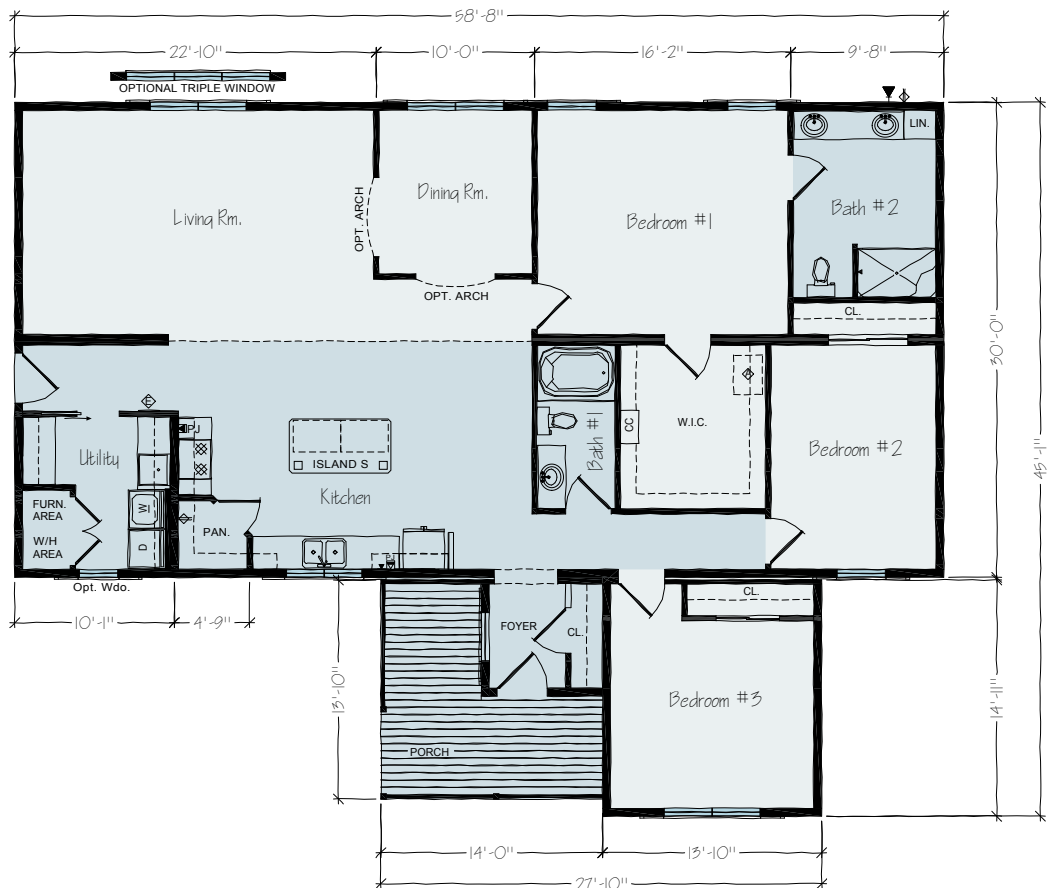

RADFORD

Square Footage: 2,150

Bedrooms: 3

Bathrooms: 2

Widths: 30ft

Plan: Ranch

FIRST FLOOR

OPTIONS

BASEMENT OPTION