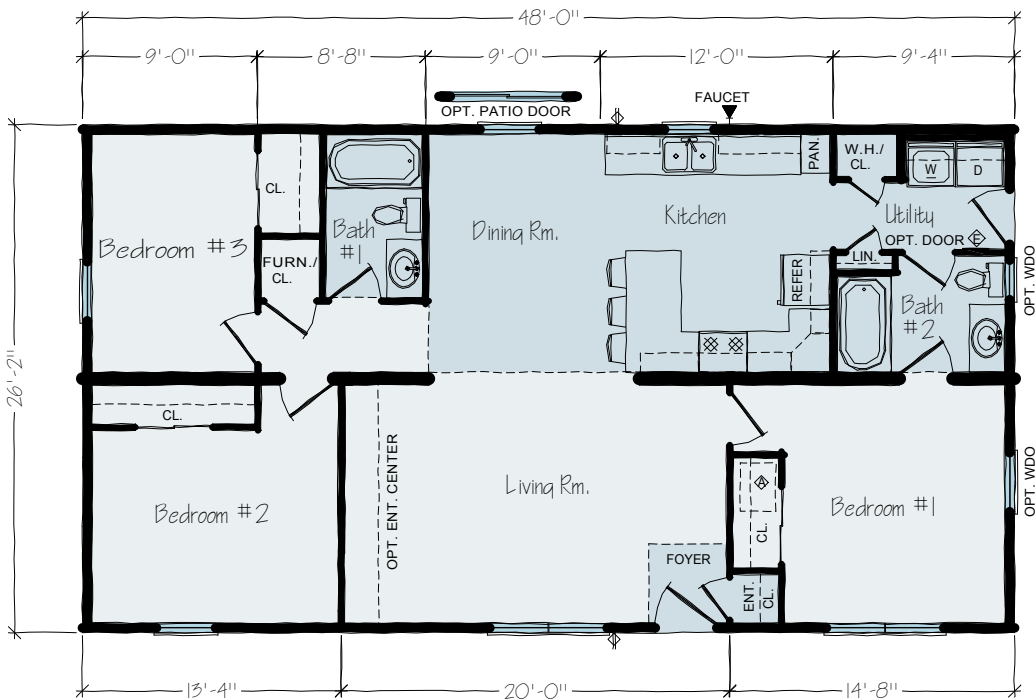

PHOENIX

Square Footage: 1,248

Bedrooms: 3

Bathrooms: 2

Widths: 26ft, 28ft, 30ft

Plan: Ranch

FIRST FLOOR

OPTIONS

OPT. BASEMENT
STAIRWELL LAYOUT