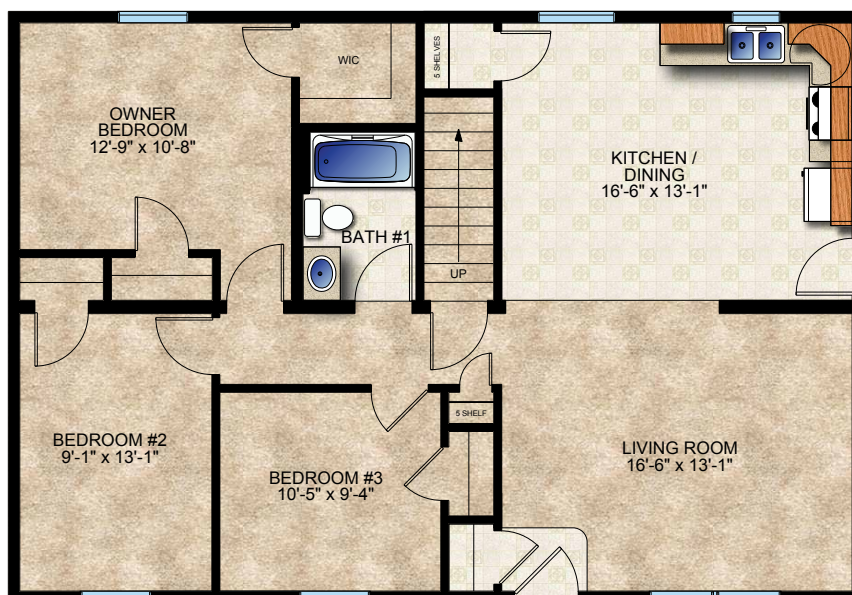

# Oakdale

Square Footage: 1,105

Bedrooms: 3

Bathrooms: 1

Widths: 26ft 28ft, 30ft

Plan: Ranch

Standard Plan

40