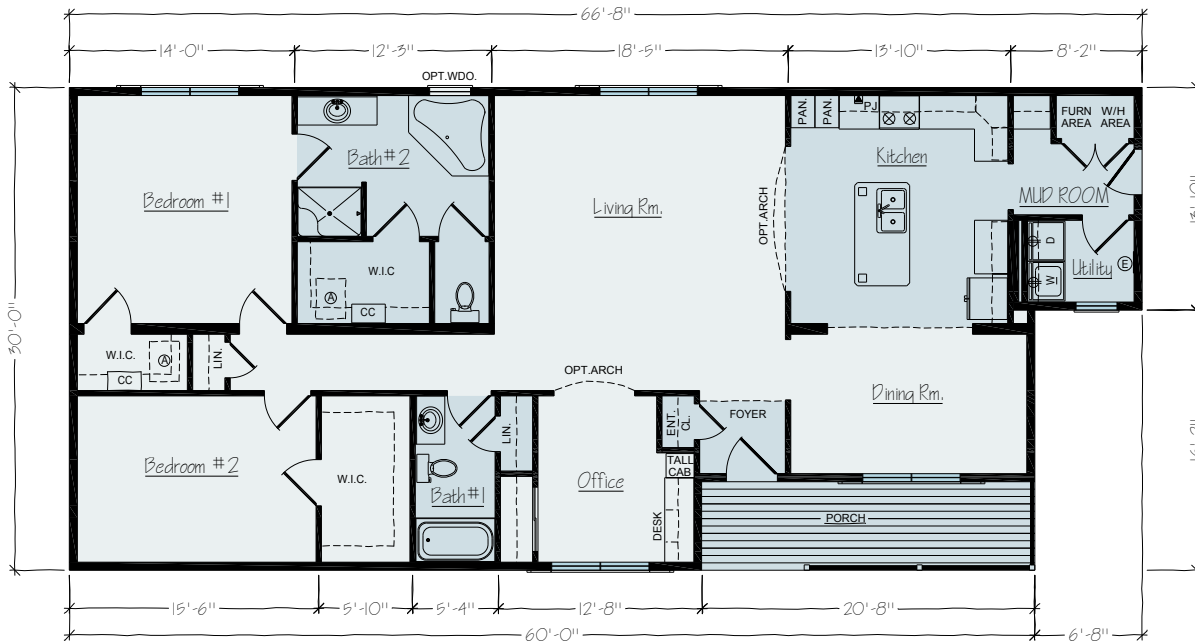

MASON

Square Footage: 1,900
 Bedrooms: 2
 Bathrooms: 2
 Widths: 30ft
 Plan: Ranch

FIRST FLOOR

OPTIONS

BASEMENT OPTION