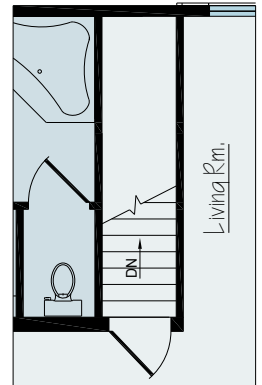

MASON

Square Footage: 1,900
 Bedrooms: 2
 Bathrooms: 2
 Widths: 30ft
 Plan: Ranch

FIRST FLOOR

OPTIONS

BASEMENT OPTION