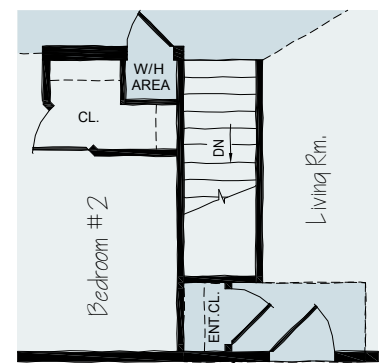

OPTIONAL BUMP OUT WITH SHED OR GABLE ROOF

OPTIONS

OPT. BASEMENT STAIRS