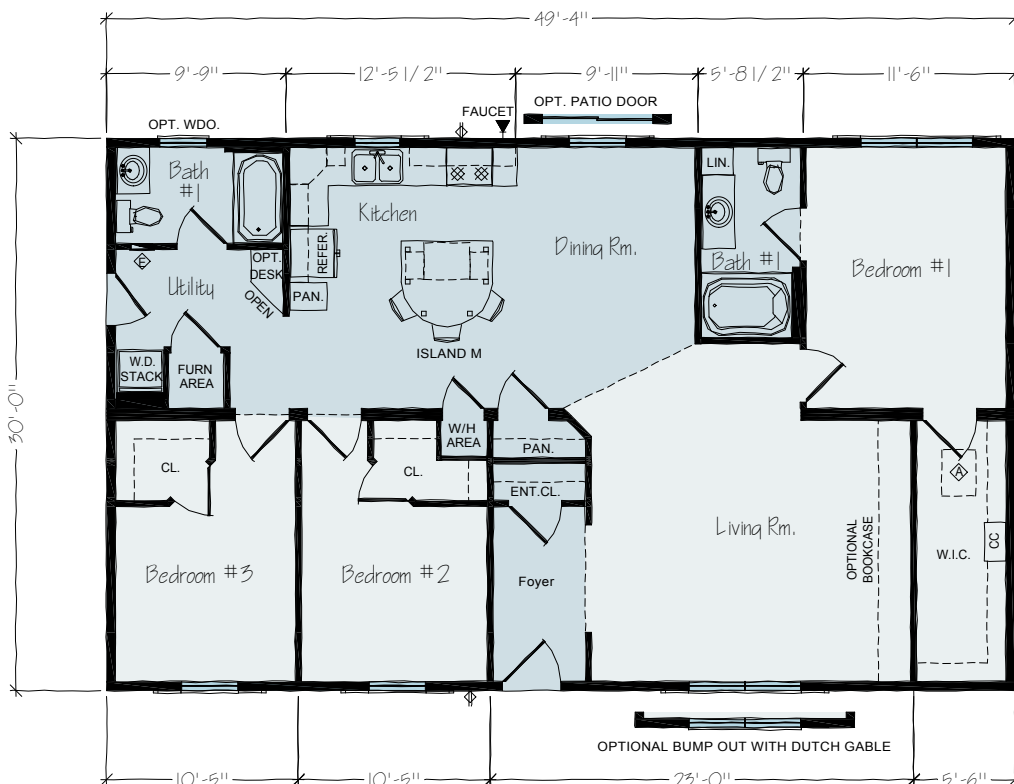

LINCOLN

Square Footage: 1,480

Bedrooms: 3

Bathrooms: 2

Widths: 30ft

Plan: Ranch

FIRST FLOOR

OPTIONAL BUMP OUT WITH SHED OR GABLE ROOF

OPTIONS

OPT. BASEMENT STAIRS