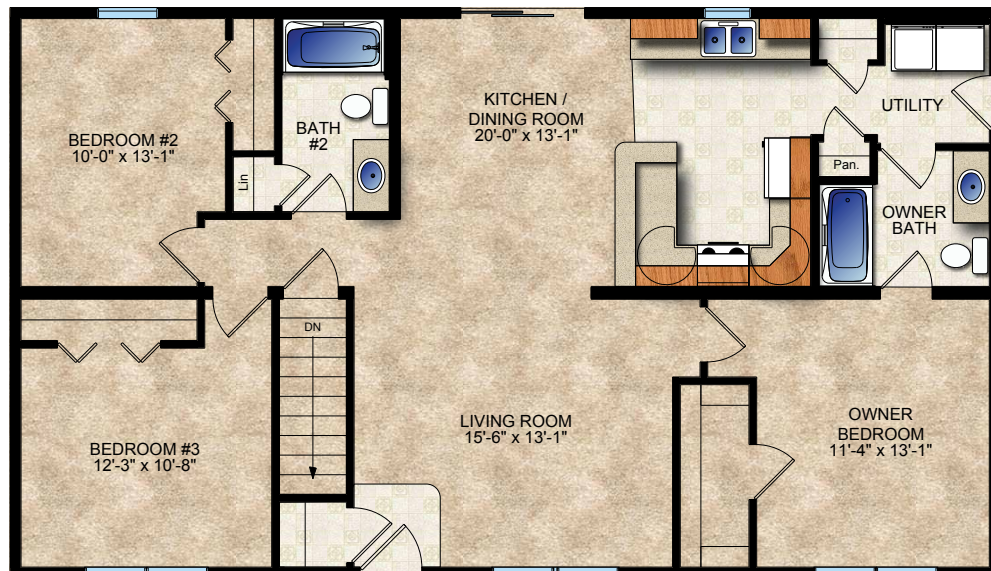

Evergreen

Square Footage: 1,326

Bedrooms: 3

Bathrooms: 2

Widths: 26ft, 28ft, 30ft

Plan: Ranch

Standard Plan

48