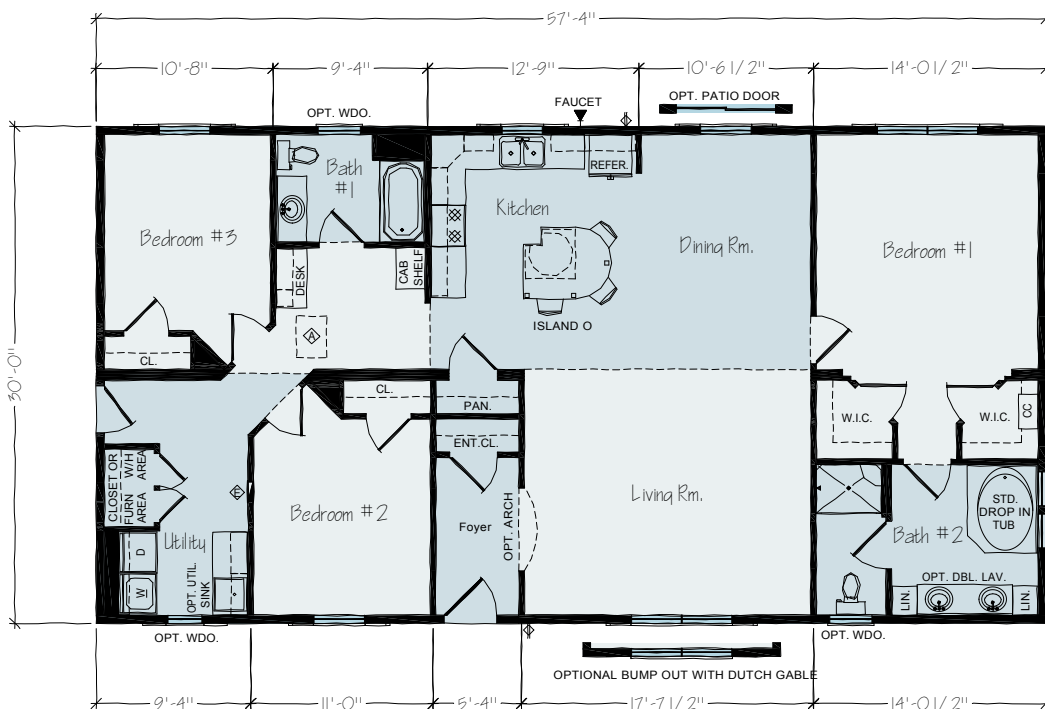

DOUGLAS

Square Footage: 1,720

Bedrooms: 3

Bathrooms: 2

Widths: 30ft

Plan: Ranch

FIRST FLOOR

OPTIONAL BUMP OUT WITH SHED OR GABLE ROOF

OPTIONS

OPT. BASEMENT STAIRS