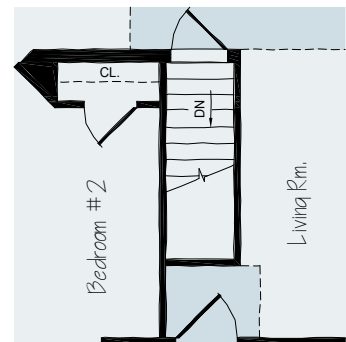

DOUGLAS

Square Footage: 1,720

Bedrooms: 3

Bathrooms: 2

Widths: 30ft

Plan: Ranch

FIRST FLOOR

OPTIONAL BUMP OUT WITH SHED OR GABLE ROOF

OPTIONS

OPT. BASEMENT STAIRS