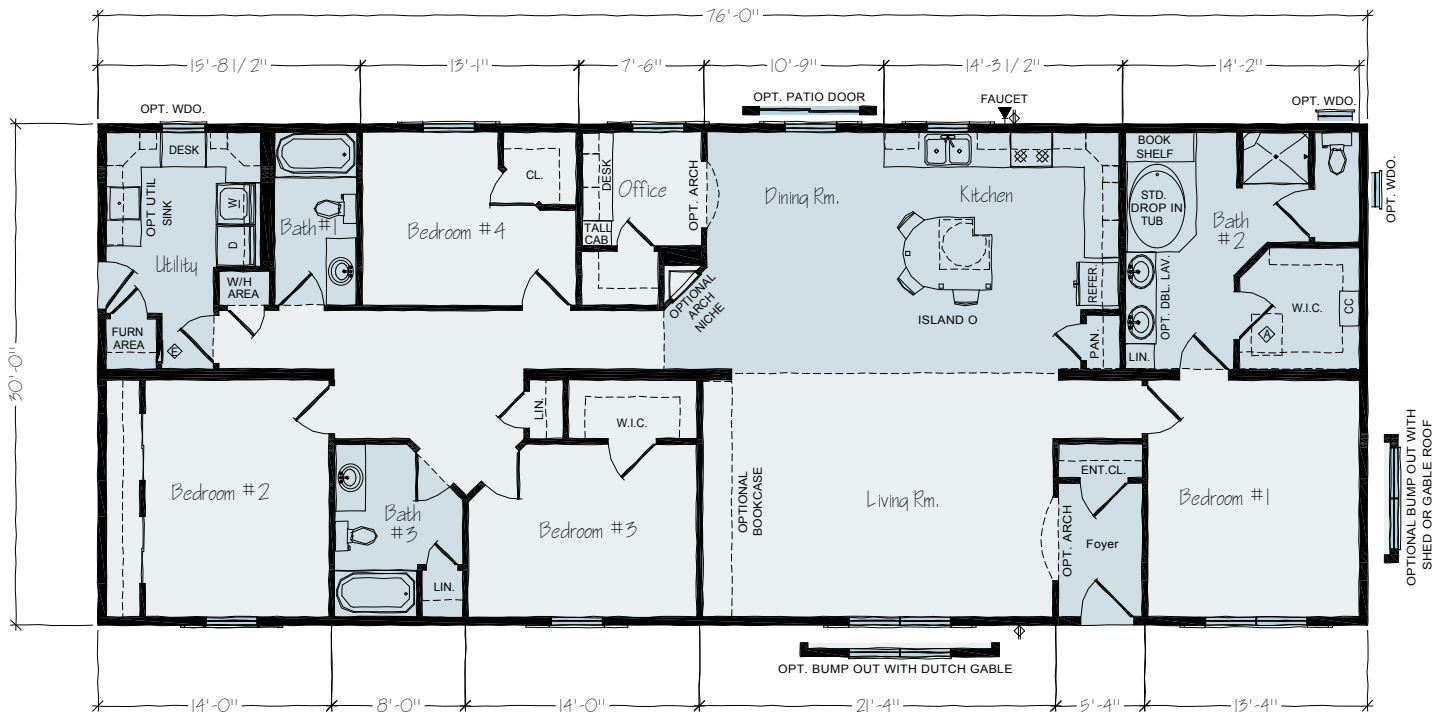

# BRISBANE

Square Footage: 2,280  
 Bedrooms: 4  
 Bathrooms: 3  
 Widths: 30ft  
 Plan: Ranch

## FIRST FLOOR