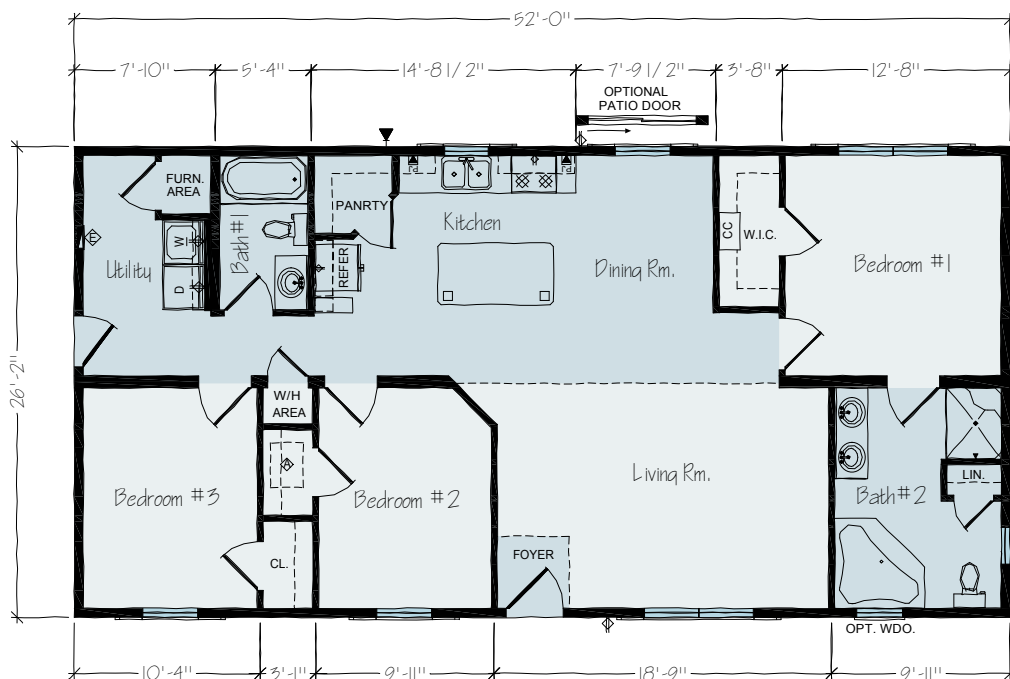

BRENTWOOD

Square Footage: 1,352

Bedrooms: 3

Bathrooms: 2

Widths: 26ft, 28ft, 30ft

Plan: Ranch

FIRST FLOOR

OPTIONS