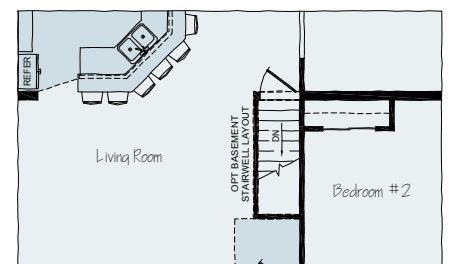

ALLEN TOWNE PLUS

Square Footage: 1,920

Bedrooms: 4

Bathrooms: 2

Widths: 30ft

Plan: Ranch

FIRST FLOOR

OPTIONS

OPT. STAIRWAY LAYOUT