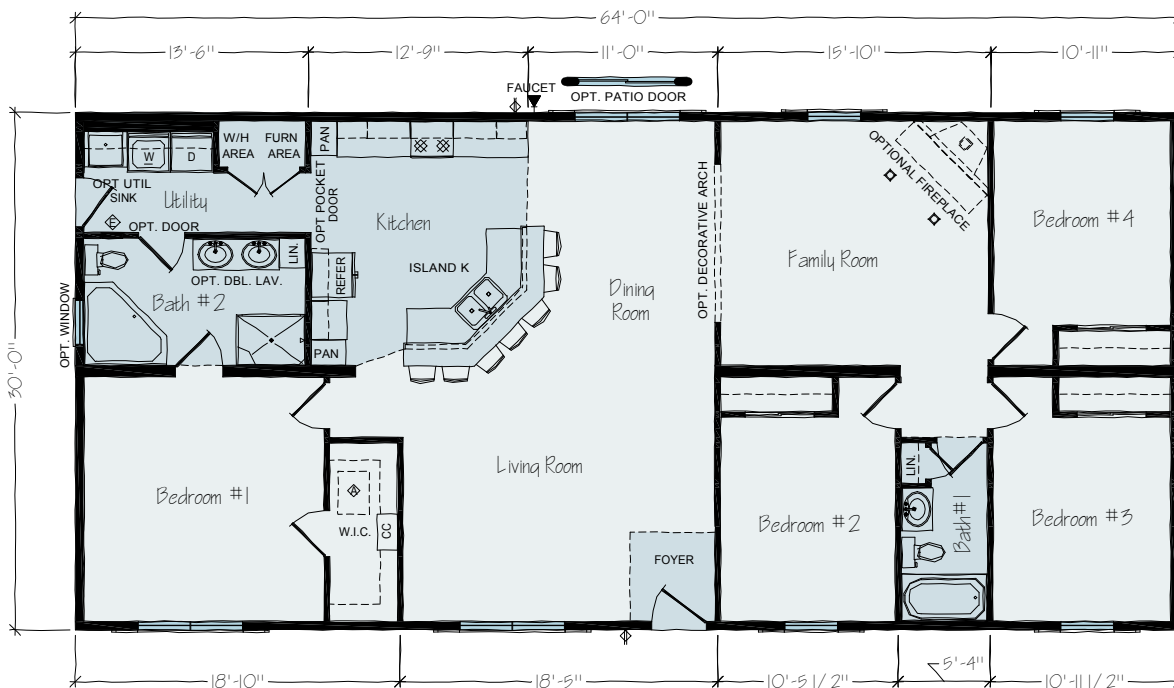

ALLEN TOWNE PLUS

Square Footage: 1,920

Bedrooms: 4

Bathrooms: 2

Widths: 30ft

Plan: Ranch

FIRST FLOOR

OPTIONS

OPT. STAIRWAY LAYOUT